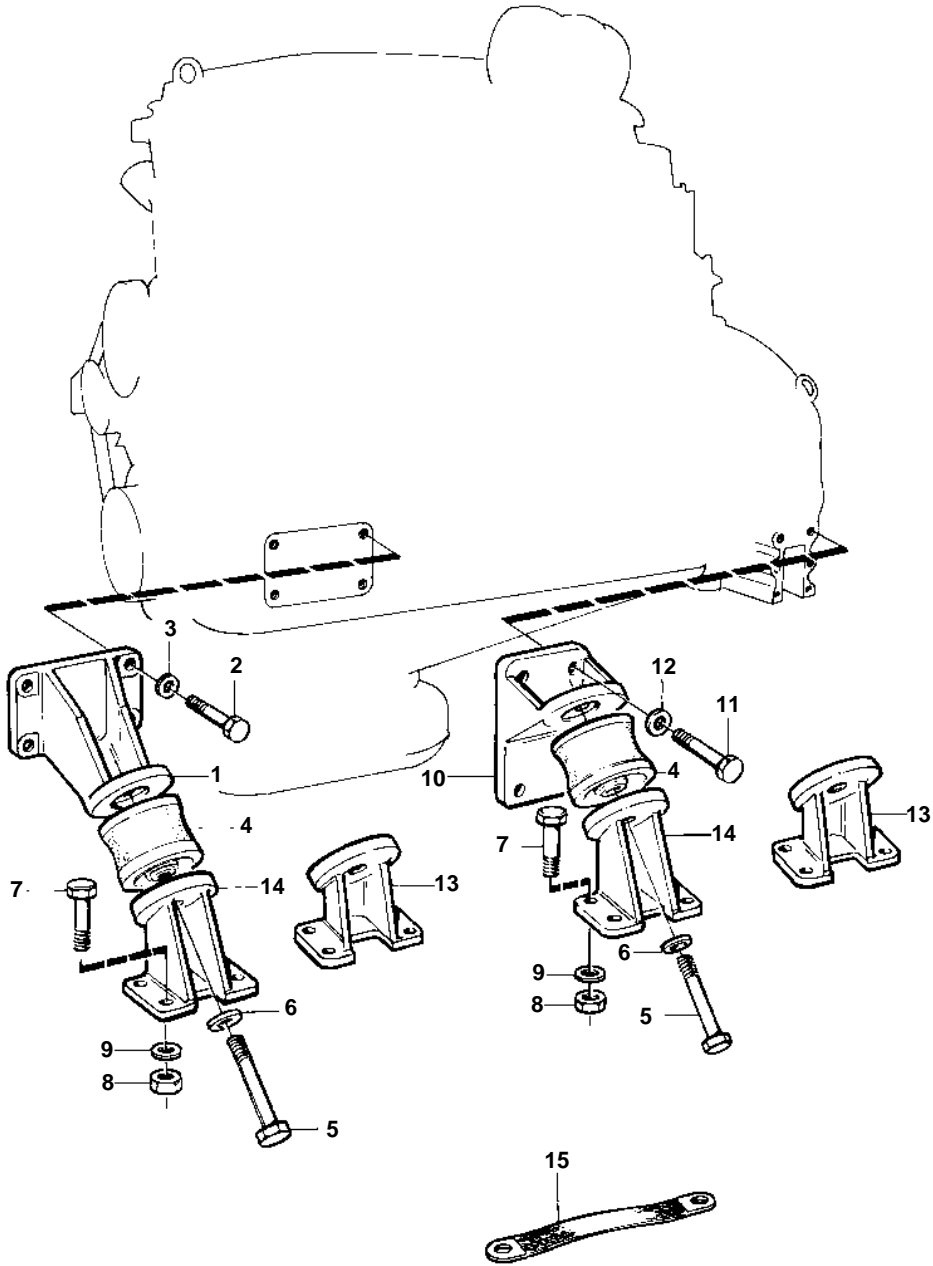

TD1030ME, TWD1030ME, TD121G-87, TWD1230ME

15013

TD1030ME, TWD1030ME, TD121G-87, TWD1230ME

REF	PART NO.	QTY	DESCRIPTION	NOTES
1	820745	2	Bracket	
2	955578	8	Screw	
3	941911	8	Spring washer	
4	899734	4	Rubber cushion	
5	970968	8	Screw	
6	940280	8	Spring washer	
7	955562	16	Screw, 1/2UNCx38mm	
8	940176	16	Nut	
9	940280	16	Spring washer	
10	820742	2	Bracket	
11	955561	8	Screw	
12	940280	8	Spring washer	
13	820744	4	Bracket	262mm to crankshaft center.
14	820822	4	Bracket	297mm to crankshaft center.
15	11411	1	Ground cable	300x11x11mm